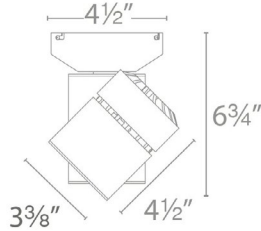

EXTERMINATOR II

Monopoint Luminaire - 1035

WAC

Fixture Type:

Catalog Number:

Project: _____

Location: _____

PRODUCT DESCRIPTION

Exterminator II offers superior light output in a small, unobtrusive design. Developed for upscale residential and commercial environments.

FEATURES

- Accommodates one lens accessory and one glare control accessory
- 365° horizontal rotation and 180° vertical aiming
- Ceiling and wall mountable
- 50,000 hour rated life
- 5 year WAC Lighting product warranty

SPECIFICATIONS

1. **Construction:** Die-cast aluminum with removable front cap for easy change of lenses or accessories
2. **Power Consumption:** 36W
3. **Input:** 120V-277V AC 50/60HZ
4. **Dimming:** 100%-1% Electronic Low Voltage (ELV, 120V only), TRIAC (120V only) and 0-10V
5. **Finish:** Powder coated Black and White, Electroplated Brushed Nickel
6. **Standards:** UL & cUL Damp Location listed, Energy Star® 2.0 rated, Title 24 JA8 Compliant.

System	Beam	Color Temp	CRI	Lumens	CBCP	Finish
MO-1035	S 15°	827 2700K	85	3120	29050	BK Black BN Brushed Nickel WT White
		927 2700K	90	2575	23990	
		830 3000K	85	3315	30870	
		930 3000K	90	2690	25070	
		835 3500K	85	3395	31615	
		840 4000K	85	3410	31770	
	N 30°	827 2700K	85	2860	7295	
		927 2700K	90	2360	6025	
		830 3000K	85	3035	7755	
		930 3000K	90	2465	6295	
		835 3500K	85	3110	7940	
		840 4000K	85	3125	7980	
	F 51°	827 2700K	85	2885	3240	
		927 2700K	90	2380	2675	
		830 3000K	85	3065	3445	
930 3000K		90	2490	2795		
835 3500K		85	3140	3525		
840 4000K		85	3155	3545		

LENS ACCESSORIES

LENS-20-AMB	Amber
LENS-20-BLU	Blue
LENS-20-GRN	Green
LENS-20-RED	Red
LENS-20-UVF	UV Filter
LENS-20-FR	Frosted
LENS-20-SPR	Spread
LENS-20-BEL	Beam Elongating

GLARE CONTROL - CROSS LOUVER

LENS-20P-CRL-BK	Black
LENS-20P-CRL-BN	Brushed Nickel
LENS-20P-CRL-WT	White