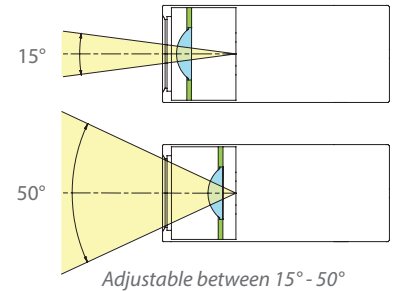

### PRODUCT DESCRIPTION

Silo 2020 offers superior light output in a small, unobstructive design with wide range of dynamic beam adjustment. Engineered style single source LED, optical and thermal management in a slender die-cast housing. Ideal for residential, retail, and lower mounting height commercial application.