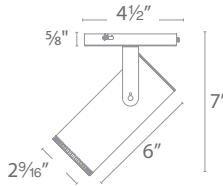

SILO X20 – model: 2020

Monopoint Luminaire

WAC LIGHTING

Responsible Lighting®