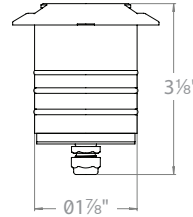

2" INGROUND

2071

WAC

LANDSCAPE LIGHTING

Fixture Type:

Catalog Number:

Project: _____

Location: _____