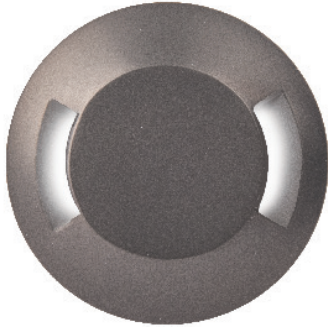

2" INGROUND

2071

WAC

LANDSCAPE LIGHTING

Fixture Type:

Catalog Number:

Project: _____

Location: _____

PRODUCT DESCRIPTION

Landscape 2" recessed in-ground luminaire washes walkways with a shadow-free smooth illumination.

FEATURES

- Factory sealed water tight fixtures
- Cold Weather Start: -40°C to 50°C
- Solid stainless steel construction
- Available Concrete Pour Adapter
- Spring clip, 6' lead wire and direct burial gel filled wire nuts included