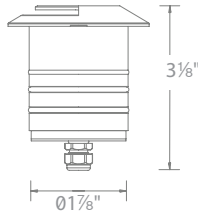

2" INGROUND SINGLE APERTURE

2091

WAC

LANDSCAPE LIGHTING

Fixture Type:

Catalog Number:

Project: _____

Location: _____