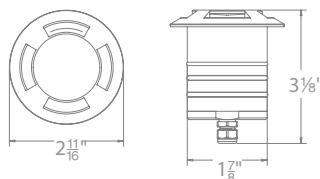

2" INGROUND QUAD-DIRECTIONAL

2101

WAC

LANDSCAPE LIGHTING

Fixture Type:

Catalog Number:

Project: _____

Location: _____