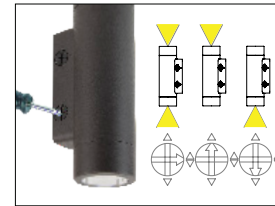

PRODUCT DESCRIPTION

Landscape 12V wall mount cylinder up and down light with 3 CCT selection and adjustable beam angles.

FEATURES

- Continuously Adjustable Beam Angles. Indexed at 35°, 45°, 55°
- IP66 rated, Protected against high-pressure water jets
- Corrosion resistant aluminum
- Factory sealed water tight fixtures
- Constant output for 9V-15V input
- Can be used as an uplight or downlight or both
- 2700K/3000K/4000K selectable
- 10' lead wire and direct burial gel filled wire nuts included
- MLV dimmable with remote MLV dimmers

SPECIFICATIONS

Input: 9 -15VAC
Power: 7.5W / 9.0VA
Brightness: 325 lm per light
Beam Angle: 35° to 55°
CRI: 85
Rated Life: 50,000 hours

Select Up Light, Down Light or Both

ORDERING NUMBER

		Color Temp	Finish
3611	12V	27 2700K Warm White or	BK Black on Aluminum BZ Bronze on Aluminum WT White on Aluminum
		30 3000K Pure White or	
		40 4000K Cool White	