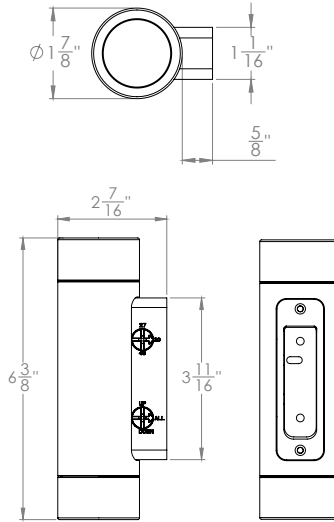

CYLINDER WALL MOUNT 12V

3611

WAC

LANDSCAPE LIGHTING

Fixture Type:

Catalog Number:

Project: _____

Location: _____

PRODUCT DESCRIPTION

Landscape 12V wall mount cylinder up and down light with 3 CCT selection and adjustable beam angles.

FEATURES

- Continuously Adjustable Beam Angles. Indexed at 35°, 45°, 55°
- IP66 rated, Protected against high-pressure water jets
- Corrosion resistant aluminum
- Factory sealed water tight fixtures
- Constant output for 9V-15V input
- Can be used as an uplight or downlight or both
- 2700K/3000K/4000K selectable
- 10' lead wire and direct burial gel filled wire nuts included
- MLV dimmable with remote MLV dimmers

SPECIFICATIONS

Input: 9 -15VAC
Power: 7.5W / 9.0VA
Brightness: 325 lm per light
Beam Angle: 35° to 55°
CRI: 85
Rated Life: 50,000 hours