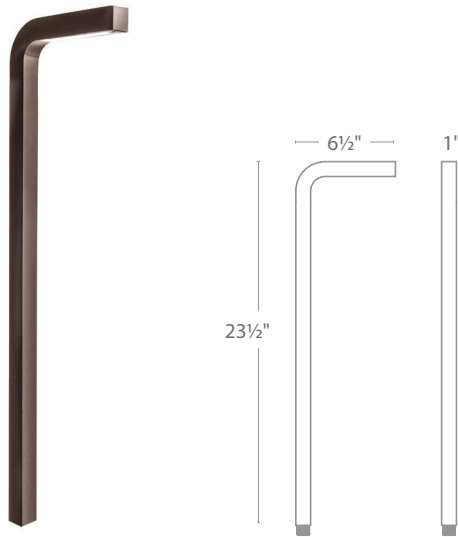

BALANCE SINGLE LED PATH LIGHT

6061

WAC

LANDSCAPE LIGHTING

Fixture Type:

Catalog Number:

Project: _____

Location: _____

PRODUCT DESCRIPTION

Sleek linear design blends seamlessly into pathways while providing soft, even illumination

SPECIFICATIONS

Input: 9-15VAC (Transformer is required)
Power: 6.5W / 11.5VA (Use VA value for sizing the transformer and calculate voltage drop.)
Brightness: 275 lm
CRI: 90
Rated Life: 60,000 hours

FEATURES

- IP66 rated, Protected against powerful water jets
- Factory sealed water tight fixtures
- Solid diecast corrosion resistant aluminum alloy
- Recommended spacing for installation: Residential 11 to 13ft; Commercial: 7 to 9ft
- Mounting stake, 6 foot lead wire, and direct burial gel filled wire nuts are included
- Maintains constant lumen output against voltage drop
- UL & cUL 1838 Listed

BALANCE SINGLE LED PATH LIGHT

6061

WAC

LANDSCAPE LIGHTING

Surface Mount Flange/Stake

Includes three 7 inch threaded stainless steel stabilizing pins for ground mounting or surface mounts with four screws or over a junction box