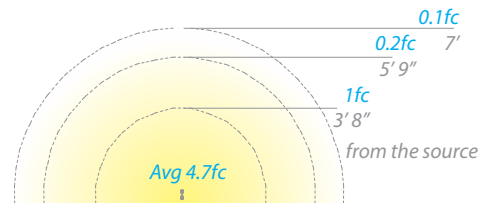

ORDERING NUMBER

		Color Temp	Finish
6061	Single Balance	27 2700K Warm White	BZ Bronze on Aluminum
		30 3000K Pure White	BK Black on Aluminum

6061-___BZ

Example: **6061-30BZ**

wacighting.com	Headquarters, East Manufacturing Facility	South East Manufacturing Facility	Central Manufacturing Facility	West Manufacturing Facility
Phone (800) 526.2588	44 Harbor Park Drive	1600 Distribution Ct	1700 South J Elmer Freeway, Ste 100	1750 S Archibald Ave
Fax (800) 526.2585	Port Washington, NY 11050	Lithia Springs, GA 30122	Cedar Hill, TX 75104	Ontario, CA 91761