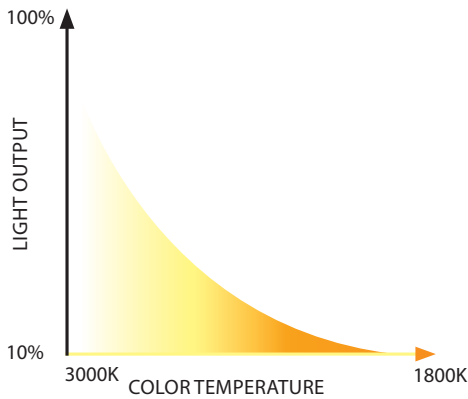

PRODUCT DESCRIPTION

Ocularc 7011-WD gradually changes to a warmer color temperature as you dim. Available with two interchangeable beam options and 4 finishes. Ocularc is available in H, J/J2, and L track configurations. Order according to track layout specifications.

FEATURES

- Dim-to-warm color temperature range: 3000K-1800K
- **2 beam angle options included:**
 - 55° beam film pre-installed and interchangeable 30° film supplied
- Integral driver and high output COB LED
- Outperforms halogen 50W MR16
- 350° horizontal and 90° vertical aiming
- 5 year warranty