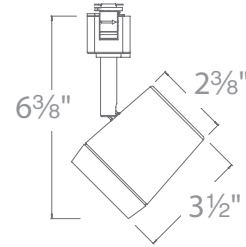

OCULARC DIM-TO-WARM

H/L/J Track Luminaire: 7011-WD

WAC LIGHTING

Responsible Lighting®

Fixture Type:

Catalog Number:

Project:

Location:

PRODUCT DESCRIPTION

Ocularc 7011-WD gradually changes to a warmer color temperature as you dim. Available with two interchangeable beam options and 4 finishes. Ocularc is available in H, J/J2, and L track configurations. Order according to track layout specifications.

FEATURES

- Dim-to-warm color temperature range: 3000K-1800K
- **2 beam angle options included:**
  - 55° beam film pre-installed and interchangeable 30° film supplied
- Integral driver and high output COB LED
- Outperforms halogen 50W MR16
- 350° horizontal and 90° vertical aiming
- 5 year warranty

SPECIFICATIONS

Construction: Die-cast aluminum with baffled front cover for glare control

Input Power: 11.5W at 120VAC, 50/60Hz

Power Factor: 0.98

THD(A): < 20% Total Harmonic Distortion (Current)

Light Source: High Output 3 Step Mac Adam Ellipse COB, 95 CRI
Rated Life of 54,000 hours at L70

Dimming: ELV or Forward Phase: 100 - 10%
Reference dimming report for compatibility.

Standards: ETL & cETL Dry Location Listed, Title 24 JA8-2019 Compliant

Finish: Electrostatically powder coated Black, Dark Bronze, and White
Electroplated in Brushed Nickel

Operating Temperature: -4°F to 104°F (-20°C to 40°C)

REPLACEMENT OPTICS

30°	Narrow Flood Film	FILM-16-N
55°	Flood Film	FILM-16-F

System	Model	Beam	Max Lumens	Max CBCP	Color Temp	CRI	T24	Finish
H	H Track	30°	605	1133	WD	3000K - 1800K	95	Yes
L	L Track	55°	580	484				
J	J/J2 Track							
								BK Black BN Brushed Nickel DB Dark Bronze WT White

-7011-WD-

Example: **H-7011-WD-BN**

wacighting.com
Phone (800) 526.2588
Fax (800) 526.2585

Headquarters/Eastern Distribution Center
44 Harbor Park Drive
Port Washington, NY 11050