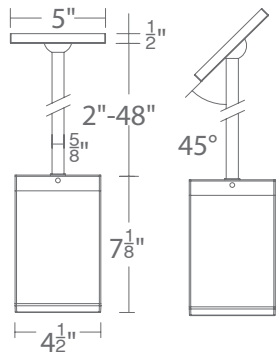

CUBE ARCHITECTURAL DC-PD05(CC)

Color Changing LED Pendant Mount

WAC

Seismic swivel tilts up to 45° to accommodate sloped ceiling

24"
Extension rod for additional length up to 96"
DS-PDX24

Fixture Type:

Catalog Number:

Size	Power	Beam	Delivered Lumens @ 3000K	CBCP @ 3000K	Color Temp	Finish
DC-PD05	5"	31W	S 15°	735	6177	CC Color Changing
			N 25°	645	1951	
			F 30°	620	1386	
						BK Black WT White BZ Bronze GH Graphite