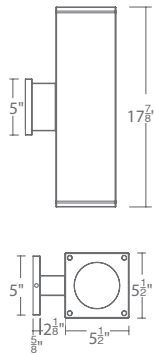

CUBE ARCHITECTURAL DC-WE06

LED Wall Mounts

WAC LIGHTING

Responsible Lighting®

Fixture Type:

Catalog Number:

Project:

Location:

PRODUCT DESCRIPTION

The latest energy efficient LED technology in an appealing cubical profile delivers accent and wall wash lighting. Comes in various light distribution and beam angle options.

FEATURES

- Single light extended body high performance exterior rated LED wall mount
- Fixture can install upside down to alter light distribution
- Solid aluminum construction
- 5 year warranty

SPECIFICATIONS

Input: Universal voltage 120V - 277VAC, 50/60Hz
Dimming: Electronic low voltage (ELV) : 100% - 5%
0-10V: 100% - 1%
Light Source: High output 3 Step Mac Adam Ellipse COB
Rated life of 60,000 hours at L70
Finish: Electrostatically powder coated, white, black, bronze and graphite
Standards: IP65 rated, UL & cUL wet location listed
Energy Star® 2.2 rated Title 24 JA8-2016 Compliant
Operating Temp: -13°F to 122°F (-25°C to 50°C); EM: -4°F to 122°F (-20°C to 50°C)

ORDERING NUMBER

Diameter	Watt	Beam	Beam Angle	Color Temp	CRI	Lumen	CBCP	Reference Output²	Efficacy (lm/w)	Light Distribution	Finish	
DC-WE06	35W	S Straight up or down	16°	927S	2700K	90	2820	18842	81		BK Black WT White BZ Bronze GH Graphite	
				827S	2700K	85	3385	22608	97			
				930S	3000K	90	2925	19543	84			
				830S	3000K	85	3535	23632	101			
				835S	3500K	85	3630	24255	104			
				840S	4000K	85	3665	24490	105			
	DC-WE06EM¹	35W	N Straight up or down	28°	927S	2700K	90	2800	7992	80		
					827S	2700K	85	3360	9589	96		
					930S	3000K	90	2900	8290	83		
					830S	3000K	85	3510	10024	100		
					835S	3500K	85	3600	10288	103		
					840S	4000K	85	3635	10388	104		
	DC-WE0622	22W	F Straight up or down	38°	927S	2700K	90	2825	5451	81		
					827S	2700K	85	3390	6540	97		
					930S	3000K	90	2930	5654	84		
					830S	3000K	85	3545	6836	101		
					835S	3500K	85	3640	7017	104		
					840S	4000K	85	3675	7085	105		
DC-WE0622EM¹	22W	F Away from the wall	N/A	927A	2700K	90	2860		82			
				827A	2700K	85	3435		98			
				930A	3000K	90	2970	N/A	85			
				830A	3000K	85	3590		103			
				835A	3500K	85	3685		105			
				840A	4000K	85	3720		106			
	DC-WE0622EM¹	22W	F Towards the wall	N/A	927B	2700K	90	2860		82		
					827B	2700K	85	3435		98		
					930B	3000K	90	2970	N/A	85		
					830B	3000K	85	3590		103		
					835B	3500K	85	3685		105		
					840B	4000K	85	3720		106		

DC-WE06-_____ - _____

¹EM fixtures provided with integral emergency battery back up. Provides at least 90 minutes of 5W illumination during emergency operation. Emergency test button and indicator light located in fixture mounting arm.

Example: DC-WE06-F930A-WT

²Reference output shows 35W output. Multiply by 0.7 to determine output for 22W combinations.

wacighting.com
Phone (800) 526.2588
Fax (800) 526.2585

Headquarters/Eastern Distribution Center
44 Harbor Park Drive
Port Washington, NY 11050

Central Distribution Center
1600 Distribution Ct
Lithia Springs, GA 30122

Western Distribution Center
1750 Archibald Avenue
Ontario, CA 91760