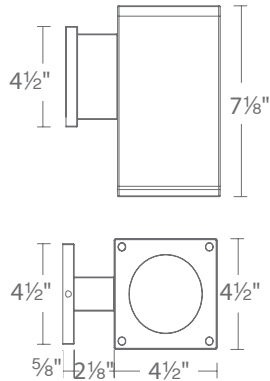

CUBE ARCHITECTURAL DC-WS05 (CC)

Color Changing LED Wall Mount

WAC

Fixture Type:

Catalog Number:

Project:

Location:

PRODUCT DESCRIPTION

Size	Power	Beam	Delivered Lumens @ 3000K	CBCP @ 3000K	Light Direction	Color Temp	Finish			
Single DC-WS05	5"	31W	840	-	S Straight up or down	CC Color Changing	BK Black WT White BZ Bronze GH Graphite			
					N 15°			735	6177	
					F 25°			645	1951	
					F 30°					
					A Away from the wall					
					B Towards the wall					