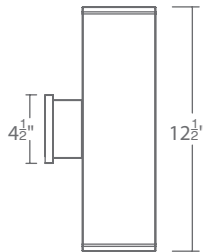

CUBE ARCHITECTURAL DC-WD05-U

Ultra Narrow Beam LED Wall Mounts

WAC LIGHTING

Responsible Lighting®

Fixture Type:

Catalog Number:

Project: _____

Location: _____

SPECIFICATIONS

Input:	120V - 277VAC 50/60Hz
Dimming:	0 - 10V Dimming: 100% - 20% ELV 100% - 10% (120V only)
Standards:	IP65 rated, UL & cUL wet location listed
Operating Temp:	-40°C to 40°C