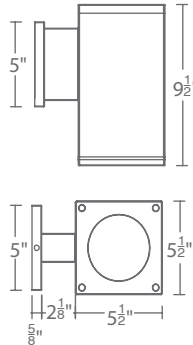

CUBE ARCHITECTURAL DC-WS06-U

Ultra Narrow Beam LED Wall Mounts

WAC LIGHTING

Responsible Lighting®

Fixture Type:

Catalog Number:

Project: _____

Location: _____

PRODUCT DESCRIPTION

Precise engineering using the latest energy efficient LED technology with a built-in ultra narrow beam precision optics. An appealing cubical profile perfect for accent lighting.

FEATURES

- High performance facade LED wall mount light
- Can be mounted upwards or downwards
- Solid aluminum construction
- 80,000 hour rated life
- 5 year warranty

SPECIFICATIONS

Input:	120V - 277VAC 50/60Hz
Dimming:	0 - 10V Dimming: 100% - 20% ELV 100% - 10% (120V only)
Standards:	IP65 rated, UL & cUL wet location listed
Operating Temp:	-40°C to 40°C