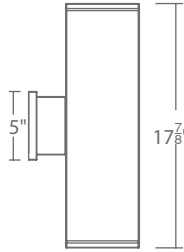

CUBE ARCHITECTURAL DC-WD06-U

Ultra Narrow Beam LED Wall Mounts

WAC LIGHTING

Responsible Lighting®

Fixture Type:

Catalog Number:

Project: _____

Location: _____

SPECIFICATIONS

Input: 120V - 277VAC 50/60Hz
Dimming: 0 - 10V Dimming: 100% - 20%
ELV 100% - 10% (120V only)
Standards: IP65 rated, UL & cUL wet location listed
Operating Temp: -40°C to 40°C