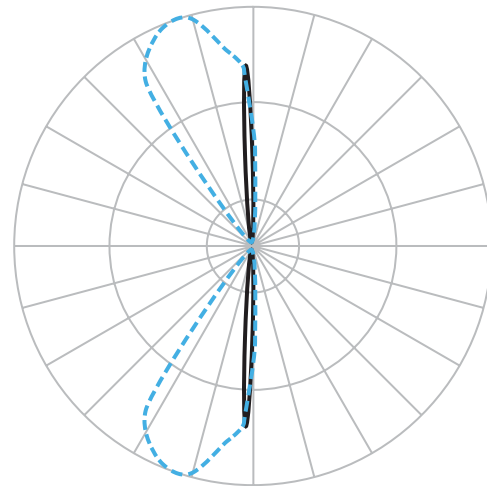

PHOTOMETRY

Reads 0.2 footcandle at 15 feet distance

PRODUCT DESCRIPTION

Precise engineering using the latest energy efficient LED technology with a built-in ultra narrow beam precision optics. An appealing cubical profile perfect for accent lighting.

FEATURES

- High performance facade LED wall mount light
- Can be mounted upwards or downwards
- Solid aluminum construction
- 80,000 hour rated life
- 5 year warranty

ORDERING NUMBER

Distribution	Diameter	Watt	Beam	Color Temp	CRI	Lumens	CBCP	Light Direction	Finish
Double	DC-WD	05	5"	22W	U	6°	827 2700K 85 125 x2 1182 x2	B Towards the wall	<table border="0"> <tr> <td>BK Black</td> <td></td> </tr> <tr> <td>WT White</td> <td></td> </tr> <tr> <td>BZ Bronze</td> <td></td> </tr> <tr> <td>GH Graphite</td> <td></td> </tr> </table>
							830 3000K 85 145 x2 1363 x2		
							835 3500K 85 150 x2 1411 x2		
							840 4000K 85 155 x2 1462 x2		

DC-WD05-U ___ B-___

Example: DC-WD05-U830B-WT

wacighting.com
Phone (800) 526.2588
Fax (800) 526.2585

Headquarters/Eastern Distribution Center
44 Harbor Park Drive
Port Washington, NY 11050

Central Distribution Center
1600 Distribution Ct
Lithia Springs, GA 30122

Western Distribution Center
1750 Archibald Avenue
Ontario, CA 91760