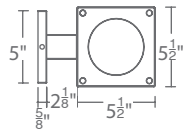

CUBE ARCHITECTURAL DC-WD06-U

Ultra Narrow Beam LED Wall Mounts

WAC LIGHTING

Responsible Lighting®

Fixture Type:

Catalog Number:

Project: _____

Location: _____

SPECIFICATIONS

Input: 120V - 277VAC 50/60Hz
Dimming: 0 - 10V Dimming: 100% - 20%
ELV 100% - 10% (120V only)
Standards: IP65 rated, UL & cUL wet location listed
Operating Temp: -40°C to 40°C