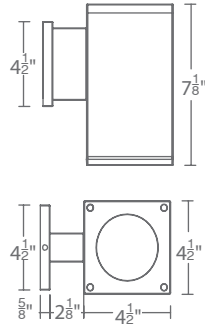

CUBE ARCHITECTURAL DC-WS05-U

Ultra Narrow Beam LED Wall Mounts

WAC LIGHTING

Responsible Lighting®

Fixture Type:

Catalog Number:

Project: _____

Location: _____

PRODUCT DESCRIPTION

Precise engineering using the latest energy efficient LED technology with a built-in ultra narrow beam precision optics. An appealing cubical profile perfect for accent lighting.

FEATURES

- High performance facade LED wall mount light
- Can be mounted upwards or downwards
- Solid aluminum construction
- 80,000 hour rated life
- 5 year warranty

SPECIFICATIONS

Input: 120V - 277VAC 50/60Hz
Dimming: 0 - 10V Dimming: 100% - 20%
ELV 100% - 10% (120V only)
Standards: IP65 rated, UL & cUL wet location listed
Operating Temp: -40°C to 40°C