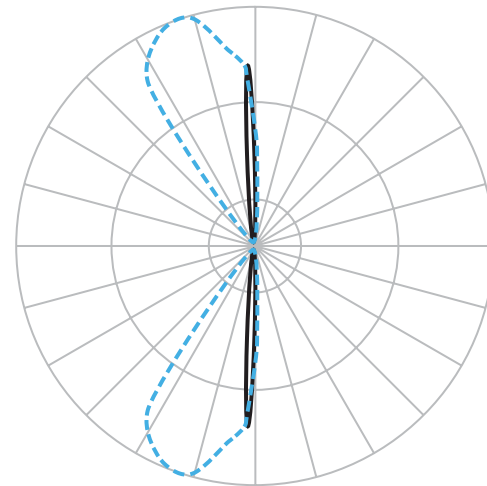

PHOTOMETRY

Reads 0.2 footcandle at 15 feet distance

PRODUCT DESCRIPTION

Precise engineering using the latest energy efficient LED technology with a built-in ultra narrow beam precision optics. An appealing cubical profile perfect for accent lighting.

FEATURES

- High performance facade LED wall mount light
- Can be mounted upwards or downwards
- Solid aluminum construction
- 80,000 hour rated life
- 5 year warranty

ORDERING NUMBER

Distribution	Diameter	Watt	Beam	Color Temp	CRI	Lumens	CBCP	Light Direction	Finish	
Double	DC-WD	06	6"	22W	U	6°	827 2700K 85 110 x2 1239 x2	B Towards the wall		BK Black WT White BZ Bronze GH Graphite
							830 3000K 85 130 x2 1428 x2			
							835 3500K 85 130 x2 1478 x2			
							840 4000K 85 135 x2 1532 x2			

DC-WD06-U ___ B- ___

Example: DC-WD06-U830B-WT

wacighting.com
Phone (800) 526.2588
Fax (800) 526.2585

Headquarters/Eastern Distribution Center
44 Harbor Park Drive
Port Washington, NY 11050

Central Distribution Center
1600 Distribution Ct
Lithia Springs, GA 30122

Western Distribution Center
1750 Archibald Avenue
Ontario, CA 91760