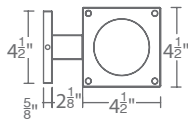

CUBE ARCHITECTURAL DC-WD05-U

Ultra Narrow Beam LED Wall Mounts

WAC LIGHTING

Responsible Lighting®

Fixture Type:

Catalog Number:

Project: _____

Location: _____

SPECIFICATIONS

Input:	120V - 277VAC 50/60Hz
Dimming:	0 - 10V Dimming: 100% - 20% ELV 100% - 10% (120V only)
Standards:	IP65 rated, UL & cUL wet location listed
Operating Temp:	-40°C to 40°C