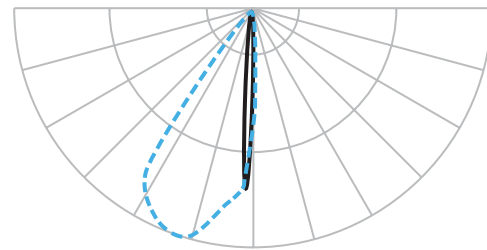

PHOTOMETRY

Reads 0.2 footcandle at 15 feet distance

ORDERING NUMBER

Distribution	Diameter	Watt	Beam	Color Temp	CRI	Lumens	CBCP	Light Direction	Finish						
Single	DC-WS	06	6"	11W	U	6°	827	2700K	85	110	1239	B	Towards the wall		BK Black WT White BZ Bronze GH Graphite
							830	3000K	85	130	1428				
							835	3500K	85	130	1478				
							840	4000K	85	135	1532				