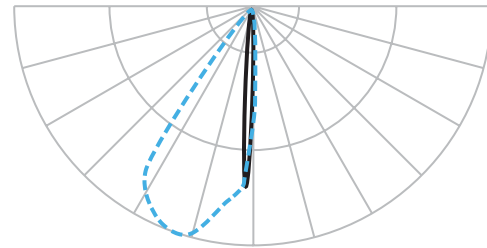

PHOTOMETRY

Reads 0.2 footcandle at 15 feet distance

ORDERING NUMBER

Distribution	Diameter	Watt	Beam	Color Temp	CRI	Lumens	CBCP	Light Direction	Finish						
Single	DC-WS	05	5"	11W	U	6°	827	2700K	85	125	1182	B	Towards the wall		BK Black WT White BZ Bronze GH Graphite 
							830	3000K	85	145	1363				
							835	3500K	85	150	1411				
							840	4000K	85	155	1462				