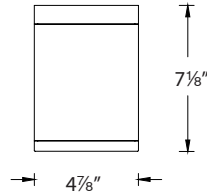

TUBE ARCHITECTURAL DS-CD05 (CC)

Color Changing LED Ceiling Mount

WAC

Fixture Type:

Catalog Number:

Project:

Location:

PRODUCT DESCRIPTION

The Tube Architectural Color Changing features state of the art LED color and CCT tuning technology. Controlled via DMX-512A input with pendant, ceiling, and wall mounting options, the Tube Architectural provides top-notch illumination for both interior and exterior spaces.

FEATURES

- High performance exterior rated LED ceiling mounted lights
- Full color gamut control through gradients of saturated colors from 1-100%
- Tunable White (CCT) Range: 1650-8000K
- DMX512-A control with commissioning via RDM
- Dimming: 100%-1% in CCT & color via DMX control
- 5 year WAC Lighting product warranty

SPECIFICATIONS

- **Input:** Universal voltage 120V - 277V, 50/60Hz
- **Controls:** **DMX512-A** with DMX commissioning via RDM.
- **Dimming:** 100%-1% intensity control in CCT & color via DMX
- **Light Source:** High output 2 Step MacAdam Ellipse LEDs, 90+ CRI
  Rated life of 50,000 hours at L70
- **Finish:** Electrostatically powder coated white, black, bronze and graphite
- **Standards:** IP65 rated, ETL & cETL wet location listed
- **Operating Temperature:** -13°F to 122°F (-25°C to 50°C)

Size	Power	Beam	Delivered Lumens @ 3000K	CBCP @ 3000K	Color Temp	Finish	
DS-CD05	5"	30W	S 15°	735	6177	CC Color Changing	BK Black
			N 25°	645	1951		WT White
			F 30°	620	1386		BZ Bronze
							GH Graphite

DS-CD05-__-CC-__

Example: DS-CD05-S-CC-WT

wacighting.com

Phone (800) 526.2588

Fax (800) 526.2585

Headquarters, East Manufacturing Facility

44 Harbor Park Drive

Port Washington, NY 11050

South East Manufacturing Facility

1600 Distribution Ct

Lithia Springs, GA 30122

Central Manufacturing Facility

1700 South J Elmer Freeway, Ste 100

Cedar Hill, TX 75104

West Manufacturing Facility

1750 S Archibald Ave

Ontario, CA 91761