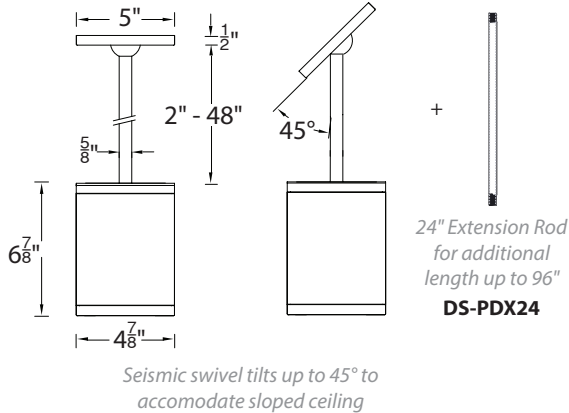

TUBE ARCHITECTURAL DS-PD05 (CC)

Color Changing LED Pendant Mount

WAC

Fixture Type:

Catalog Number:

Project:

Location:

PRODUCT DESCRIPTION

The Tube Architectural Color Changing features state of the art LED color and CCT tuning technology. Controlled via DMX-512A input with pendant, ceiling, and wall mounting options, the Tube Architectural provides top-notch illumination for both interior and exterior spaces.

FEATURES

- High performance exterior rated LED pendant mounted lights
- Full color gamut control through gradients of saturated colors from 1-100%
- Tunable White (CCT) Range: 1650-8000K
- DMX512-A control with commissioning via RDM
- Dimming: 100%-1% in CCT & color via DMX control
- DS-PD05 includes 45° swivel canopy and two field-cutable 24" rods
- Rods extendable up to 96" using DS-PDX24 accessory
- 5 year WAC Lighting product warranty

SPECIFICATIONS

1. **Input:** Universal voltage 120V - 277V, 50/60Hz
2. **Controls:** **DMX512-A** with DMX commissioning via RDM
3. **Dimming:** 100%-1% intensity control in CCT & color via DMX
4. **Light Source:** High output 2 Step MacAdam Ellipse LEDs, 90+ CRI
   Rated life of 50,000 hours at L70
5. **Finish:** Electrostatically powder coated white, black, bronze and graphite
6. **Standards:** IP65 rated, ETL & cETL wet location listed
7. **Operating Temperature:** -13°F to 122°F (-25°C to 50°C)

Size	Power	Beam	Delivered Lumens @ 3000K	CBCP @ 3000K	Color Temp	Finish	
DS-PD05	5"	30W	S 15° N 25° F 30°	735 645 620	6177 1951 1386	CC Color Changing	
							BK Black
							WT White
						BZ Bronze	
						GH Graphite	

DS-PD05-__-CC-__

Example: **DS-PD05-S-CC-GH**

MOUNTING ACCESSORIES

Extension Rod			Finish
	DS-PDX24	One 24" extension rod for DS-PD05 Can be field cut	BK Black
			WT White
			BZ Bronze
			GH Graphite

Example: **DS-PDX24-WT**

wacighting.com

Phone (800) 526.2588

Fax (800) 526.2585

Headquarters, East Manufacturing Facility

44 Harbor Park Drive

Port Washington, NY 11050

South East Manufacturing Facility

1600 Distribution Ct

Lithia Springs, GA 30122

Central Manufacturing Facility

1700 South J Elmer Freeway, Ste 100

Cedar Hill, TX 75104

West Manufacturing Facility

1750 S Archibald Ave

Ontario, CA 91761