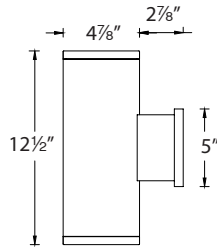

TUBE ARCHITECTURAL DS-WD05 (CC)

Color Changing LED Wall Mount

WAC

Fixture Type:

Catalog Number:

Project: _____

Location: _____

PRODUCT DESCRIPTION

The Tube Architectural Color Changing features state of the art LED color and CCT tuning technology. Controlled via DMX-512A input with pendant, ceiling, and wall mounting options, the Tube Architectural provides top-notch illumination for both interior and exterior spaces.

FEATURES

- High performance exterior rated LED wall mounted light
- Full color gamut control through gradients of saturated colors from 1-100%
- Tunable White (CCT) Range: 1650-8000K
- DMX512-A control with commissioning via RDM
- Dimming: 100%-1% in CCT & color via DMX control
- Fixture can be installed up or downward to alter light distribution
- 5 year WAC Lighting product warranty

SPECIFICATIONS

- **Input:** Universal voltage 120V - 277V, 50/60Hz
- **Controls:** **DMX512-A** with DMX commissioning via RDM
- **Dimming:** 100%-1% intensity control in CCT & color via DMX
- **Light Source:** High output 2 Step MacAdam Ellipse LEDs, 90+ CRI
  Rated life of 50,000 hours at L70
- **Finish:** Electrostatically powder coated white, black, bronze and graphite
- **Standards:** IP65 rated, ETL & cETL wet location listed
- **Operating Temperature:** -13°F to 122°F (-25°C to 50°C)

Size	Power	Beam	Delivered Lumens @ 3000K	CBCP @ 3000K	Light Direction	Color Temp	Finish
Double DS-WD05 5" 31W x2		F	840 x2	-	S 15° N 25° F 30°	CC Color Changing	BK Black WT White BZ Bronze GH Graphite
					S Straight up or down		
					A Away from the wall		
					B Towards the wall		
C One side each							

DS-WD05-__-CC-__

Example: **DS-WD05-FA-CC-GH**

wacighting.com

Phone (800) 526.2588

Fax (800) 526.2585

Headquarters, East Manufacturing Facility

44 Harbor Park Drive

Port Washington, NY 11050

South East Manufacturing Facility

1600 Distribution Ct

Lithia Springs, GA 30122

Central Manufacturing Facility

1700 South J Elmer Freeway, Ste 100

Cedar Hill, TX 75104

West Manufacturing Facility

1750 S Archibald Ave

Ontario, CA 91761