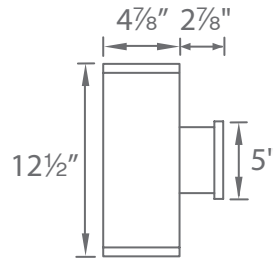

TUBE ARCHITECTURAL DS-WD05-U

Ultra Narrow Beam LED Wall Mounts

Fixture Type:

Catalog Number:

Project: _____

Location: _____

SPECIFICATIONS

Input: 120V - 277VAC 50/60Hz
Dimming: 0 - 10V Dimming: 100% - 20%
ELV 100% - 10% (120V only)
Standards: IP65 rated, ETL & cETL wet location listed
Operating Temp: -40°C to 40°C