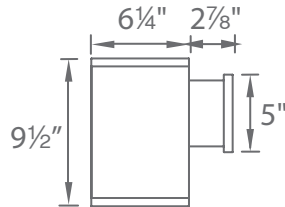

TUBE ARCHITECTURAL DS-WS06-U

Ultra Narrow Beam LED Wall Mounts

Fixture Type:

Catalog Number:

Project: _____

Location: _____

PRODUCT DESCRIPTION

Precise engineering using the latest energy efficient LED technology with a built-in ultra narrow beam precision optics. An appealing cylindrical profile perfect for accent lighting.

FEATURES

- High performance facade LED wall mount light
- Can be mounted upwards or downwards
- Solid aluminum construction
- 80,000 hour rated life
- 5 year warranty

SPECIFICATIONS

Input: 120V - 277VAC 50/60Hz
Dimming: 0 - 10V Dimming: 100% - 20%
ELV 100% - 10% (120V only)
Standards: IP65 rated, ETL & cETL wet location listed
Operating Temp: -40°C to 40°C