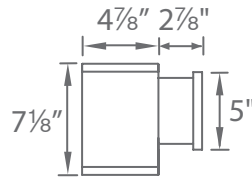

TUBE ARCHITECTURAL DS-WS05-U

Ultra Narrow Beam LED Wall Mounts

Fixture Type:

Catalog Number:

Project: _____

Location: _____

PRODUCT DESCRIPTION

Precise engineering using the latest energy efficient LED technology with a built-in ultra narrow beam precision optics. An appealing cylindrical profile perfect for accent lighting.

FEATURES

- High performance facade LED wall mount light
- Can be mounted upwards or downwards
- Solid aluminum construction
- 80,000 hour rated life
- 5 year warranty

SPECIFICATIONS

Input: 120V - 277VAC 50/60Hz
Dimming: 0 - 10V Dimming: 100% - 20%
ELV 100% - 10% (120V only)
Standards: IP65 rated, ETL & cETL wet location listed
Operating Temp: -40°C to 40°C