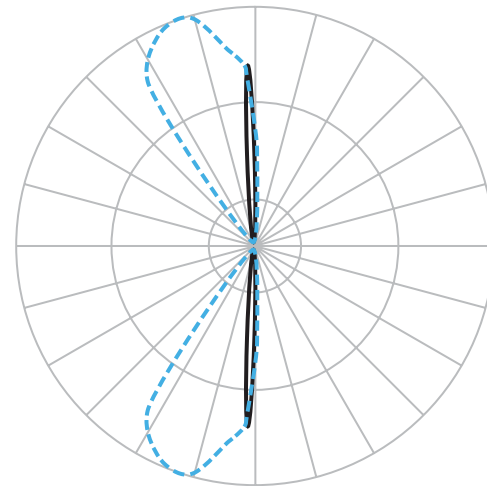

PHOTOMETRY

Reads 0.2 footcandle at 15 feet distance

PRODUCT DESCRIPTION

Precise engineering using the latest energy efficient LED technology with a built-in ultra narrow beam precision optics. An appealing cylindrical profile perfect for accent lighting.

FEATURES

- High performance facade LED wall mount light
- Can be mounted upwards or downwards
- Solid aluminum construction
- 80,000 hour rated life
- 5 year warranty

ORDERING NUMBER

Distribution	Diameter	Watt	Beam	Color Temp	CRI	Lumens	CBCP	Light Direction	Finish
Double DS-WD	05 5"	22W	U 6°	27 2700K	85	125 x2	1182 x2	B Towards the wall	BK Black WT White BZ Bronze GH Graphite
				30 3000K	85	145 x2	1363 x2		
				35 3500K	85	150 x2	1411 x2		
				40 4000K	85	155 x2	1462 x2		

DS-WD05-U ___ B-___

Example: DS-WD05-U30B-WT

wacighting.com	Headquarters, East Manufacturing Facility	South East Manufacturing Facility	Central Manufacturing Facility	West Manufacturing Facility
Phone (800) 526.2588	44 Harbor Park Drive	1600 Distribution Ct	1700 South J Elmer Freeway, Ste 100	1750 S Archibald Ave
Fax (800) 526.2585	Port Washington, NY 11050	Lithia Springs, GA 30122	Cedar Hill, TX 75104	Ontario, CA 91761