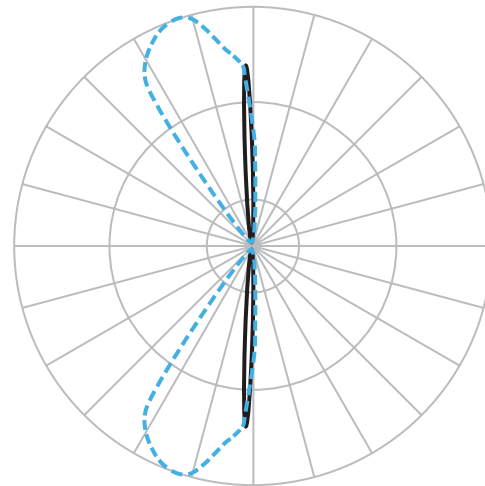

### PHOTOMETRY

Reads 0.2 footcandle at 15 feet distance