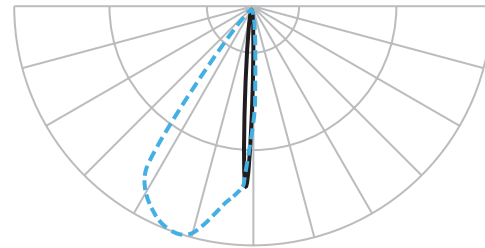

### PHOTOMETRY

Reads 0.2 footcandle at 15 feet distance