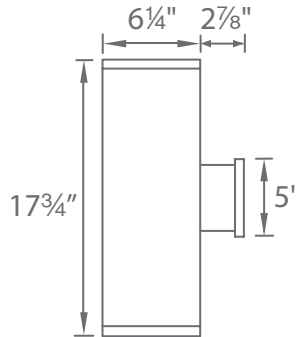

TUBE ARCHITECTURAL DS-WD06-U

Ultra Narrow Beam LED Wall Mounts

Fixture Type:

Catalog Number:

Project: _____

Location: _____

SPECIFICATIONS

Input: 120V - 277VAC 50/60Hz
Dimming: 0 - 10V Dimming: 100% - 20%
ELV 100% - 10% (120V only)
Standards: IP65 rated, ETL & cETL wet location listed
Operating Temp: -40°C to 40°C