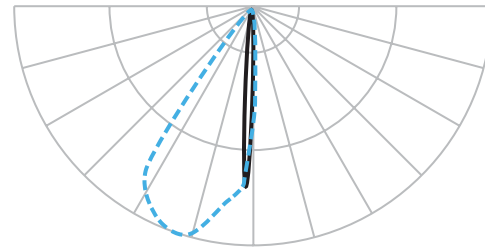

### ORDERING NUMBER

Distribution	Diameter	Watt	Beam	Color Temp	CRI	Lumens	CBCP	Light Direction	Finish					
Single	DS-WS	05	5"	11W	U	6°		B Towards the wall						
										27	2700K	85	125	1182
										30	3000K	85	145	1363
										35	3500K	85	150	1411
				40	4000K	85	155	1462						