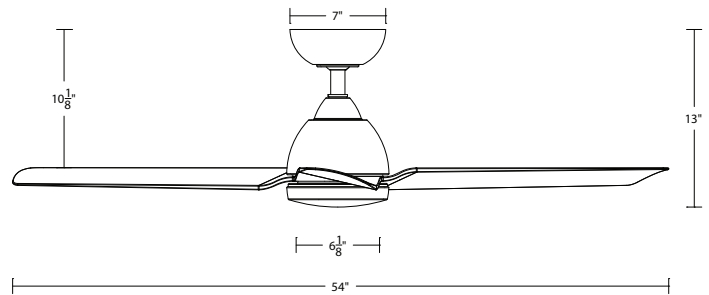

MOCHA

F-001L

54" Ceiling Fan

WAC SMART FANS

PRODUCT DESCRIPTION

Mocha renders a youthful take on a timeless model that has something every generation can agree on. This smart-looking fan stands out in a stainless steel aesthetic or blend into a time honored style with a versatility matched by high performance in large spaces. Make it smart by downloading the app for additional functionality.

FEATURES

- 6 fan speeds through both Summer and Winter Modes
- Silent DC motor
- Includes remote control with wall cradle (RC20-WT)
- Wall control for 3, 4-way control sold separately
- Compatible with WAC Smart Fans app

AIRFLOW/ENERGY EFFICIENCY

Weighted-Average/High Airflow CFM:	4633/6872
Weighted-Average/High Energy Use (W):	17/36
Estimated Yearly Energy Cost ($):	5
Weighted-Average/High Efficiency (CFM/W):	241/207
Max RPM:	161

ORDER NUMBER

Model	Housing	Blade
F-001L	BA <i>Brushed Aluminum</i>	TT <i>Titanium Silver</i>
	MB <i>Matte Black Matte</i>	MB <i>Matte Black</i>
	MW <i>White</i>	MW <i>Matte White</i>
	OB <i>Oil-Rubbed Bronze</i>	BZ <i>Bronze</i>

F-001L-__

Example: F-001L-MB

*This fan comes uni-pack - blade select options are not available

* Range results may vary based on application and surroundings.

The WAC app synchronizes seamlessly with smart home devices you already own

wacighting.com
Phone (800) 526.2588
Fax (800) 526.2585

Headquarters/Eastern Distribution Center
44 Harbor Park Drive
Port Washington, NY 11050

Central Distribution Center
1600 Distribution Ct
Lithia Springs, GA 30122

Western Distribution Center
1750 Archibald Avenue
Ontario, CA 91760

WAC retains the right to modify the design of our products at any time as part of the company's continuous improvement program. JUL 2020

SPECIFICATIONS

Construction:	Aluminum,
Blade:	14° Pitch, 54" sweep
Downrod:	3/4"W X 4.5"H included
Mounting Slope:	Up to 30°
Wire:	80"
Hanging Weight:	17 lbs
Total Power:	45W
Standards:	UL/cUL Wet Location listed, Title 24 JA8-2016, Title 20 Compliant, Energy Star Rated
Motor Type:	DC 125NS

WIRELESS PERFORMANCE

Wi-Fi Range:	Up to 150 ft*
Bluetooth Range:	Up to 150 ft*

LUMINAIRE PERFORMANCE

Light Source:	LED
Light Wattage:	20W
Lumens/Delivered Lumens:	1600/937
Dimming:	Integrated
CRI:	90
Color Temperature:	3000K
Rated Life:	50,000 hours