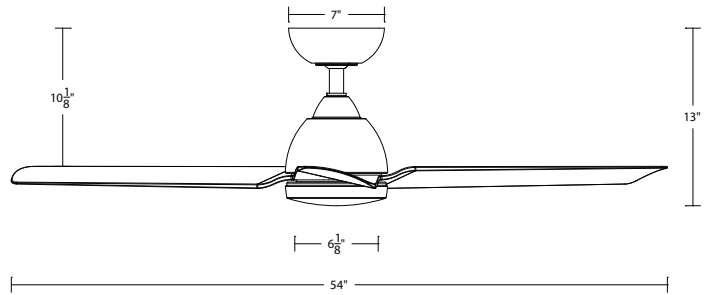

MOCHA

F-001

54" Ceiling Fan

WAC SMART FANS

PRODUCT DESCRIPTION

Mocha renders a youthful take on a timeless model that has something every generation can agree on. This smart-looking fan stands out in a stainless steel aesthetic or blend into a time honored style with a versatility matched by high performance in large spaces. Make it smart by downloading the app for additional functionality.

FEATURES

- 6 fan speeds through both Summer and Winter Modes
- Silent DC motor
- Luminaire cover included
- Includes remote control with wall cradle (RC20-WT)
- Wall control for 3, 4-way control sold separately
- Compatible with WAC Smart Fans app

AIRFLOW/ENERGY EFFICIENCY

Weighted-Average/High Airflow CFM:	4633/6872
Weighted-Average/High Energy Use (W):	17/36
Estimated Yearly Energy Cost ($):	5
Weighted-Average/High Efficiency (CFM/W):	241/207
Max RPM:	161

ORDER NUMBER

Model	Housing	Blade
F-001	BA <i>Brushed Aluminum</i>	TT <i>Titanium Silver</i>
	MB <i>Matte Black Matte</i>	MB <i>Matte Black</i>
	MW <i>White</i>	MW <i>Matte White</i>
	OB <i>Oil-Rubbed Bronze</i>	BZ <i>Bronze</i>

F-001-__

Example: F-001-MB

*This fan comes uni-pack - blade select options are not available

* Range results may vary based on application and surroundings.

The WAC app synchronizes seamlessly with smart home devices you already own

wacighting.com
Phone (800) 526.2588
Fax (800) 526.2585

Headquarters/Eastern Distribution Center
44 Harbor Park Drive
Port Washington, NY 11050

Central Distribution Center
1600 Distribution Ct
Lithia Springs, GA 30122

Western Distribution Center
1750 Archibald Avenue
Ontario, CA 91760

WAC retains the right to modify the design of our products at any time as part of the company's continuous improvement program. JUL 2020