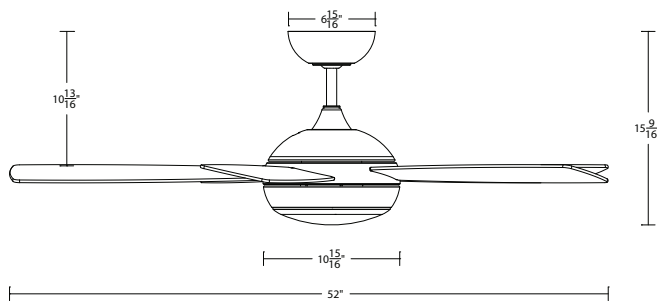

ODYSSEY

F-005L

52" Ceiling Fan

WAC SMART FANS

PRODUCT DESCRIPTION

Make a statement with Odyssey, an updated twist on a classic style. The bold, round shape of the body and smooth asymmetrical blades are accompanied by the familiar beaded fan speed and light chains, creating a model that is equal parts refreshing and recognizable. Make it smart by downloading the app for additional functionality.

SPECIFICATIONS

Construction:	Aluminum, Plywood
Blade:	12° Pitch, 52" sweep
Downrod:	3/4"W X 4.5"H included
Mounting Slope:	Up to 30°
Wire:	80"
Hanging Weight:	14 lbs
Total Power:	45W
Standards:	UL/cUL Damp Location listed, Title 24 JA8-2016 Compliant, Title 20 Compliant, Energy Star Rated
Motor Type:	120 x 12 sensorless DC motor