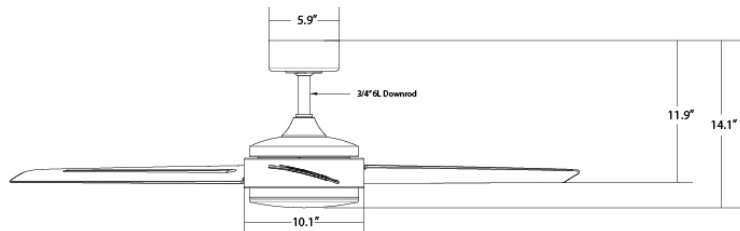

Mod

F-054L

54" Ceiling Fan

WAC

SMART FANS

PRODUCT DESCRIPTION

An elegant smart fan with modern allure. Graceful curves and cool refinement are blended with sleek angles and straight lines that result in chic sensibilities and a modern aesthetic. Available in a rich Soft Brass and Matte Black combination or a subdued Matte Black and Distressed Koa.