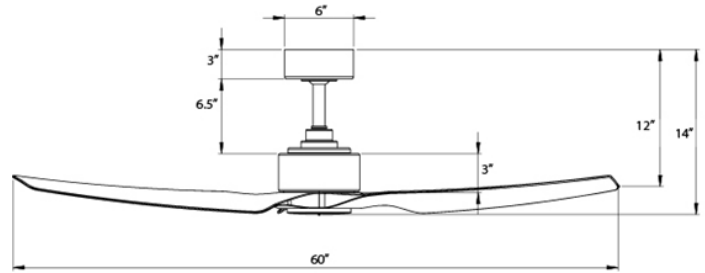

STELLA

F-056L

60" Ceiling Fan

WAC SMART FANS

PRODUCT DESCRIPTION

Stella offers a shining design that has something every generation can agree on. This Smart Fan fits indoor or outdoor applications - featuring three graceful blades and petite frame. Make it smart by downloading the app for additional functionality.

FEATURES

- 6 fan speeds through both Summer and Winter Modes
- Silent DC motor
- Includes remote control with wall cradle (RC20-WT)
- Wall control for 3, 4-way control sold separately
- Compatible with WAC Smart Fans app

AIRFLOW/ENERGY EFFICIENCY

Weighted-Average/High Airflow CFM:	3946/5906
Weighted-Average/High Energy Use (W):	20/26
Estimated Yearly Energy Cost ($):	6
Weighted-Average/High Efficiency (CFM/W):	195
Max RPM:	142

ORDER NUMBER

Model	Housing	Blade
F-056L	MB <i>Matte Black</i>	MB <i>Matte Black</i>
	MW <i>Matte White</i>	MW <i>Matte White</i>
	SB <i>Soft Brass</i>	MB <i>Matte Black</i>

F-056L-__

Example: F-056L-MB

*This fan comes uni-pack - blade select options are not available

* Range results may vary based on application and surroundings.

SPECIFICATIONS

Construction:	Aluminum, ABS
Blade:	16° Pitch, 60" sweep
Downrod:	3/4"W X 6"H included
Mounting Slope:	Up to 30°
Wire:	80"
Hanging Weight:	12 lbs
Total Power:	39W
Standards:	UL/cUL Wet Location listed, Title 20 Compliant, Energy Star Rated
Motor Type:	DC 120 x 20 sensorless DC motor

WIRELESS PERFORMANCE

Wi-Fi Range:	Up to 150 ft*
Bluetooth Range:	Up to 150 ft*

LUMINAIRE PERFORMANCE

Light Source:	LED
Light Wattage:	13W
Lumens/Delivered Lumens:	1100/702
Dimming:	Integrated
CRI:	90
Color Temperature:	3000K
Rated Life:	50,000 hours

The WAC app synchronizes seamlessly with smart home devices you already own

wacighting.com
Phone (800) 526.2588
Fax (800) 526.2585

Headquarters/Eastern Distribution Center
44 Harbor Park Drive
Port Washington, NY 11050

Central Distribution Center
1600 Distribution Ct
Lithia Springs, GA 30122

Western Distribution Center
1750 Archibald Avenue
Ontario, CA 91760