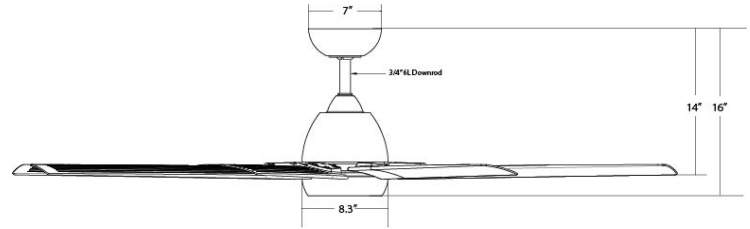

MOCHA XL

F-064L 66"

Ceiling Fan

WAC SMART FANS

PRODUCT DESCRIPTION

Mocha XL is an expansion on a timeless model that has something every generation can enjoy. This smart fan's aesthetic stands out with a time honored style and versatility unmatched by its high performance in large spaces. Make it smart by downloading the WAC Smart Fans app for additional functionality.

FEATURES

- 6 fan speeds through both Summer and Winter Modes
- Silent DC motor
- Includes remote control with wall cradle (RC20-WT)
- Wall control for 3, 4-way control sold separately
- Compatible with WAC Smart Fans app

AIRFLOW/ENERGY EFFICIENCY

Weighed-Average Airflow CFM:	7723/10853
Energy Use (W):	24/35
Estimated Yearly Energy Cost ($):	7
Efficiency (CFM/W):	320
Max RPM:	128

ORDER NUMBER

Model	Housing	Blade
F-064L-	BA <i>Brushed Aluminum</i>	TT <i>Titanium Silver</i>
	MB <i>Matte Black</i>	MB <i>Matte Black</i>
	MW <i>Matte White</i>	MW <i>Matte White</i>

F-064L-__

Example: F-064L-MW

*This fan comes uni-pack - blade select options are not available

*Range results may vary based on application and surroundings.

SPECIFICATIONS

Construction:	Aluminum, ABS
Blade:	13° Pitch, 66" sweep
Downrod:	3/4"W X 6"H included
Mounting Slope:	Up to 30°
Wire:	80"
Hanging Weight:	30 lbs
Total Power:	55W
Standards:	UL/cUL Wet Location listed, Title 24 JA8-2016, Title 20 Compliant
Motor Type:	168 x 30 sensorless DC motor

WIRELESS PERFORMANCE

Wi-Fi Range:	Up to 150 ft*
Bluetooth Range:	Up to 150 ft*

LUMINAIRE PERFORMANCE

Light Source:	LED
Light Wattage:	20W
Lumens/Delivered Lumens:	1600/962
Dimming:	Integrated
CRI:	90
Color Temperature:	3000K
Rated Life:	50,000 hours

The WAC app synchronizes seamlessly with smart home devices you already own

wacighting.com
Phone (800) 526.2588
Fax (800) 526.2585

Headquarters/Eastern Distribution Center
44 Harbor Park Drive
Port Washington, NY 11050

Central Distribution Center
1600 Distribution Ct
Lithia Springs, GA 30122

Western Distribution Center
1750 Archibald Avenue
Ontario, CA 91760