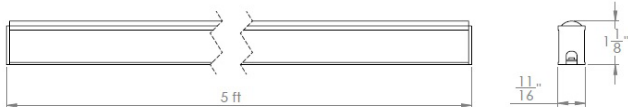

ACCESSORIES

Adjustable Mounting Clips