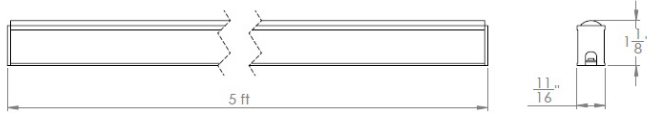

LINEAR CHANNEL

LED-T-CH3-WF

Fixture Type: _____

Catalog Number: _____

Project: _____

Location: _____

FINISHES

Aluminum

Model

LED-T-CH3-WF

FEATURES

- Three specific beam angles: SP - 9°, FL - 54°, WF - 84°
- Includes a diffuse, two end caps, and five screws
- In-field cuttable
- Snap-on diffuser
- 5 Year warranty

SPECIFICATIONS

1. **Mounting:** Can be mounted on ceiling or wall in all orientations
2. **Finish:** Aluminum
3. **Operating Temp:** -4°F to 104°F (-20°C to 40°C)
4. **Standards:** UL & cUL, Wet location listed.

ACCESSORIES

Adjustable Mounting Clips

LED-T-CL2-PT
Aluminum

Adjusts 50° from center either way.

Used to mount any aluminum channel.

Includes 2 pieces, 4 screws

Mounting Clips

LED-T-CL3-PT
Aluminum

Used to mount any aluminium channles.

Includes 2 pieces, 4 screws.

wacighting.com
Phone (800) 526.2588
Fax (800) 526.2585

Headquarters/Eastern Distribution Center
44 Harbor Park Drive
Port Washington, NY 11050

Central Distribution Center
1600 Distribution Ct
Lithia Springs, GA 30122

Western Distribution Center
1750 Archibald Avenue
Ontario, CA 91760