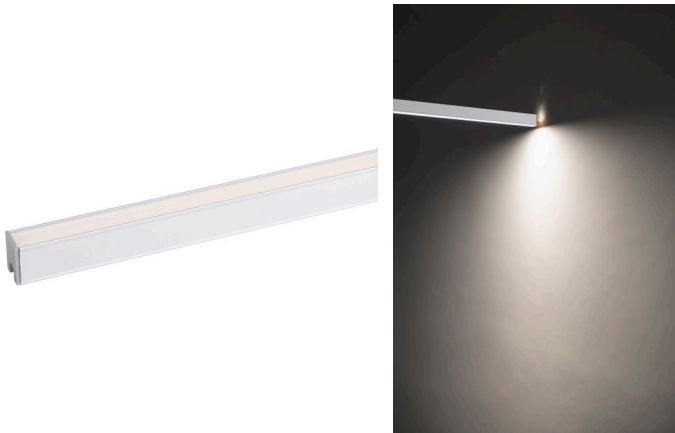

LINEAR CHANNEL

LED-T-CH3-WF

Fixture Type: _____

Catalog Number: _____

Project: _____

Location: _____

FINISHES

Aluminum

Model

LED-T-CH3-WF

FEATURES

- Three specific beam angles: SP - 9°, FL - 54°, WF - 84°
- Includes a diffuse, two end caps, and five screws
- In-field cuttable
- Snap-on diffuser
- 5 Year warranty

SPECIFICATIONS

- Mounting:** Can be mounted on ceiling or wall in all orientations
- Finish:** Aluminum
- Operating Temp:** -4°F to 104°F (-20°C to 40°C)
- Standards:** UL & cUL, Wet location listed.

ACCESSORIES

Adjustable Mounting Clips

LED-T-CL2-PT
Aluminum

Adjusts 50° from center either way.

Used to mount any aluminum channel.

Includes 2 pieces, 4 screws

Mounting Clips

LED-T-CL3-PT
Aluminum

Used to mount any aluminium channles.

Includes 2 pieces, 4 screws.