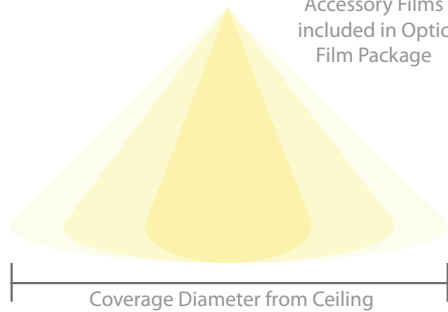

OCULARC 2" MULTIPLE SPOTS

2 LIGHT BEVEL - MT-22DT, MT-22DL

Housings (Order Trim Separately)	Model	Power	Beam	Color Temp	CRI
	MT-2209 New construction IC Rated, Airtight	17W	S 16° N 30° F 50°	927 2700K 930 3000K 935 3500K 940 4000K	90
	MT-2215 New construction Non-IC, Airtight	30W		90	

MT-22 - _____
Example: **MT-2215-S935**

ACCESSORIES Each light engine accommodates accessory optical film and one lens or honeycomb louver

ACCESSORY HOLDER sold separately

LENS-11-HLD	Required for use with any lens or accessory

GLARE CONTROL ACCESSORIES sold separately

LENS-11-HCL	Honeycomb Louver

LENS ACCESSORIES sold separately

LENS-11	AMB	Amber
	RED	Red
	FR	Frosted
	SPR	Spread
	BEL	Beam Elongating

ACCESSORY OPTIC FILMS sold separately

MT-2-FILM		
Optic Film Package: includes 3 films (A, B, C)		
LENS-11-HLD Required (sold separately)		

Primary Optic	Accessory Film	Resulting Beam
S (16°)	A	25°
S (16°)	B	45°
S (16°)	C	55°
N (30°)	A	35°
N (30°)	B	55°
N (30°)	C	65°
F (50°)	A	52°
F (50°)	B	70°
F (50°)	C	80°

COVERAGE DIAMETER FROM 8' CEILING IN FEET

Primary Optic	No Film	+ Film A	+ Film B	+ Film C
Spot	2'	3.5'	6.5'	8.5'
Narrow	4.5'	5'	8.5'	10'
Flood	7.5'	8'	11'	13.5'

COVERAGE DIAMETER FROM 10' CEILING IN FEET

Primary Optic	No Film	+ Film A	+ Film B	+ Film C
Spot	3'	4.5'	8.5'	10.5'
Narrow	5.5'	6.5'	10.5'	12.5'
Flood	9.5'	10'	14'	17'

Above charts represent beam distribution only. Footcandle values should be considered in addition to meet project requirements.

waclighting.com
Phone (800) 526.2588
Fax (800) 526.2585

Headquarters/Eastern Distribution Center
44 Harbor Park Drive
Port Washington, NY 11050

Central Distribution Center
1600 Distribution Ct
Lithia Springs, GA 30122

Western Distribution Center
1750 Archibald Avenue
Ontario, CA 91760