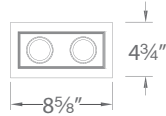

MT-3LD211 - 2 Lights

Mini LED Multiple Spots

Fixture Type:

Catalog Number:

Project: _____

Location: _____

PRODUCT DESCRIPTION

Integral housing adjustable recessed spot light.

FEATURES

- Individually adjustable luminaires
- Complete unit includes housing & trim
- All housings are Non-IC rated
- 30° visual cutoff for glare control
- 25° vertical tilt and 350° horizontal rotation

SPECIFICATIONS

1. **Construction:** Die-cast aluminum heat sink painted black. Trim, housing and junction box are 20 gauge steel. Frame and hanger bars are heavy gauge galvanized steel.
2. **J-Box (New Construction):** Seven knockouts and four Romex® style wiring connectors provided for ease of installation. Rated for branch wiring.
3. **Driver:** 120VAC Input
4. **Light Source:** High output LED (included with housing)
5. **Dimming:** Dim to 5% with electronic low voltage (ELV) dimmer.
6. **Mounting:** Supplied with hanger bars, adjustable from 14 1/2"-25" to accommodate various joist construction and grid sizes. Hanger bars include a captive mounting "screw-nail" for ease of installation. Accommodates surface up to 1" thick. 8 1/8" x 4 1/8" cutout.
7. **Finish:** Abrasion resistant powder coat paint
8. **Standards:** ETL & cETL Damp Location listed; Energy Star rated

Trims (Order Housing and Power Supply Separately)	Model	Power	Beam	Color Temp	CRI	Lumens	CBCP	Finishes
	MT-3LD211NA New Construction Non-IC, Airtight	22W	F 25°	927 2700K	90	870 x 2	2895 x 2	BK White trim with black interior
				930 3000K		900 x 2	3010 x 2	WT White trim with white interior
				935 3500K		935 x 2	3130 x 2	
				940 4000K		965 x 2	3215 x 2	
	MT-3LD211R Remodel Non-IC	22W	F 25°	927 2700K	90	870 x 2	2895 x 2	BK White trim with black interior
				930 3000K		900 x 2	3010 x 2	WT White trim with white interior
				935 3500K		935 x 2	3130 x 2	
				940 4000K		965 x 2	3215 x 2	
	MT-3LD211R Remodel Non-IC	22W	W 45°	927 2700K	90	855 x 2	1200 x 2	BK White trim with black interior
				930 3000K		885 x 2	1250 x 2	WT White trim with white interior
				935 3500K		920 x 2	1295 x 2	
				940 4000K		945 x 2	1330 x 2	

-

Example: **MT-3LD211R-F30-BK**