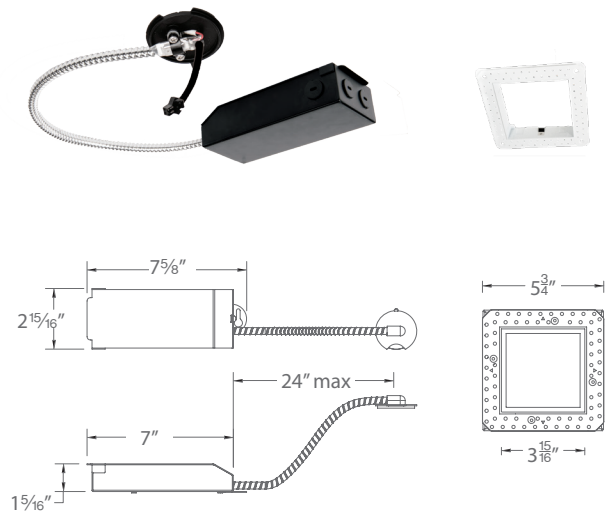

INVISIBLE TRIM REMODEL HOUSING

WAC LIGHTING

2" Volta

Responsible Lighting®

SPECIFICATIONS

Input: Universal 120 - 277V AC 50/60 Hz
Standards: ETL & cETL
Dimming: Electronic Low Voltage (ELV): 100%-5%
 0-10V: 100%-0%
Mounting: Ceiling thickness: 1/2" - 1"
 Ceiling cut out (Round): Ø 4 1/4"
 Ceiling cut out (Square): 4 1/4" x 4 1/4"
Construction: 20 Gauge cold rolled steel
 Diecast spackle flange included
Warranty 5 year WAC Lighting product warranty

Fixture Type:

Catalog Number:

Project:

Location:

Round Remodel

Square Remodel

HOUSING (Required)	Model	Trim Type	Power
Remodel Non-IC	R2RR Round	L Invisible Trim	15 15W Non-IC
	R2SR Square		22 22W Non-IC

R2 _____ L- _____
 Example: **R2RRL-15**

INVISIBLE TRIM™ INSTALLATION

Trim Model	Trim Description	Ceiling Thickness	
		1/2"	1"
R2RD2T R2SD2T	Downlight	Yes	Yes
R2RD1T R2SD1T	Shallow Regressed Downlight	Yes	Yes
R2RAT R2SAT R2RPT R2SPT	Adjustable/Pinhole	Yes, to 45°	Yes, to 35°
R2RWT R2SWT	Wall Wash	Yes	Yes