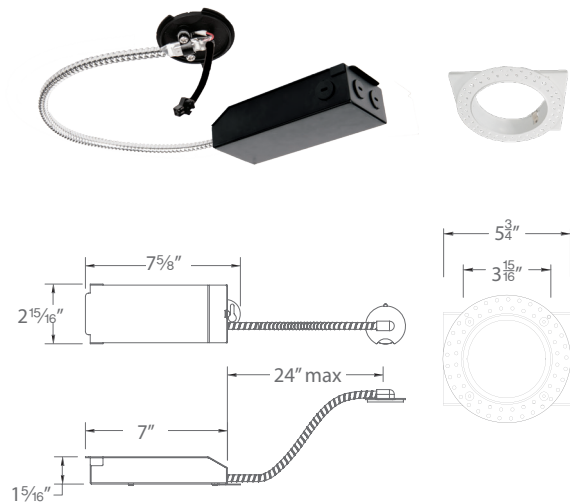

INVISIBLE TRIM REMODEL HOUSING

WAC LIGHTING

2" Volta

Responsible Lighting®

SPECIFICATIONS

Input: Universal 120 - 277V AC 50/60 Hz
Standards: ETL & cETL
Dimming: Electronic Low Voltage (ELV): 100%-5%
 0-10V: 100%-0%
Mounting: Ceiling thickness: 1/2" - 1"
 Ceiling cut out (Round): Ø 4 1/4"
 Ceiling cut out (Square): 4 1/4" x 4 1/4"
Construction: 20 Gauge cold rolled steel
 Diecast spackle flange included
Warranty 5 year WAC Lighting product warranty

Fixture Type:

Catalog Number:

Project:

Location:

Round Remodel

Square Remodel

HOUSING (Required)	Model	Trim Type	Power
Remodel Non-IC	R2RR Round	L Invisible Trim	15 15W Non-IC
	R2SR Square		22 22W Non-IC

R2 _____ L- _____
 Example: **R2RRL-15**

INVISIBLE TRIM™ INSTALLATION

Trim Model	Trim Description	Ceiling Thickness	
		1/2"	1"
R2RD2T R2SD2T	Downlight	Yes	Yes
R2RD1T R2SD1T	Shallow Regressed Downlight	Yes	Yes
R2RAT R2SAT R2RPT R2SPT	Adjustable/Pinhole	Yes, to 45°	Yes, to 35°
R2RWT R2SWT	Wall Wash	Yes	Yes