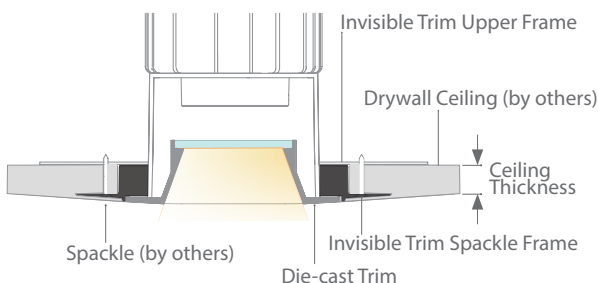

INVISIBLE TRIM REMODEL HOUSING

WAC LIGHTING

2" Volta

Responsible Lighting®

SPECIFICATIONS

Input: Universal 120 - 277V AC 50/60 Hz
Standards: ETL & cETL
Dimming: Electronic Low Voltage (ELV): 100%-5%
 0-10V: 100%-0%
Mounting: Ceiling thickness: 1/2" - 1"
 Ceiling cut out (Round): Ø 4 1/4"
 Ceiling cut out (Square): 4 1/4" x 4 1/4"
Construction: 20 Gauge cold rolled steel
 Diecast spackle flange included
Warranty 5 year WAC Lighting product warranty

Fixture Type:

Catalog Number:

Project:

Location:

Round Remodel

Square Remodel

HOUSING (Required)	Model	Trim Type	Power
Remodel Non-IC	R2RR Round	L Invisible Trim	15 15W Non-IC
	R2SR Square		22 22W Non-IC

R2 _____ L- _____
 Example: **R2RRL-15**

INVISIBLE TRIM™ INSTALLATION

Trim Model	Trim Description	Ceiling Thickness	
		1/2"	1"
R2RD2T R2SD2T	Downlight	Yes	Yes
R2RD1T R2SD1T	Shallow Regressed Downlight	Yes	Yes
R2RAT R2SAT R2RPT R2SPT	Adjustable/Pinhole	Yes, to 45°	Yes, to 35°
R2RWT R2SWT	Wall Wash	Yes	Yes