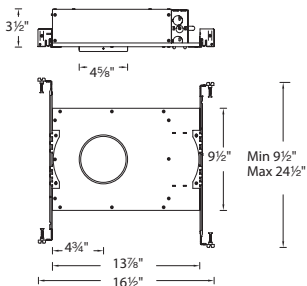

SPECIFICATIONS

1. **Construction:** Die-cast aluminum trim with extruded aluminum heat sink
2. **Input:** Universal 120 - 277VAC, 50/60 Hz
3. **Power:** 22W, power factor 0.98
4. **Control:** 0-10V, DMX512-A with DMX commissioning via RDM
5. **Dimming:** 100% - 1% intensity control in CCT & color via DMX or 0-10V
6. **Mounting:** Retention clips firmly hold trim to housing
7. **Ceiling thickness:** ½" - 1½"
8. **Finish:** Powder Coated White and Black, Enamel Coated Haze
9. **Standards:** ETL & cETL Listed, wet location listed trims

Trim (See next page for housing)	Model	Beam	Delivered Lumens at 3000K	CBCP at 3000K	Color Temp	Finishes
	R3ARDL Round, Downlight Wet Location	N 25° F 40°	615 690	2265 1285	CC24 Color Changing	BK Black HZ Haze WT White
	R3ASDL Square, Downlight Wet Location	N 25° F 40°	615 690	2266 1303	CC24 Color Changing	BK Black HZ Haze WT White

R3A_DL-_____ - _____

Example: **R3ARDL-FCC24-BK**

Housing (Sold as complete unit) New Construction, IC Rated, Airtight Housing