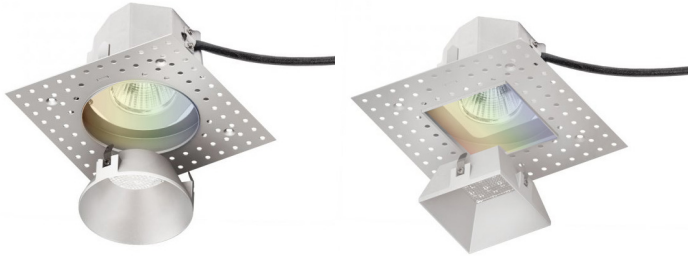

AETHER 3.5" - Color Changing Downlight Trimless

R3ARDL, R3ASDL

Fixture Type:

Catalog Number:

Project:

Location:

PRODUCT DESCRIPTION

Aether Color Changing is a high-performance recessed downlight with a state-of-the-art color and CCT tuning LED controlled by DMX-512A and 0-10V technology. Available in a variety of trim options including a sleek trimless option which can be spackled directly up to the aperture. At 3.5" in housing height, Aether is designed to fit the most difficult tight plenum spaces.

FEATURES

- Shallow housing that is designed to fit in tight plenum spaces without sacrificing lumen output
- 3.5" trim aperture and 3.5" housing height
- 0° - 30° vertical adjustable range
- Full color gamut control through gradients of saturated colors from 1-100%
- Tunable White (CCT) Range: 1650-8000K
- DMX512-A CCT and color control with commissioning via RDM; dimming via DMX-512A or 0-10V
- Sold as a complete unit; housing and trim included

SPECIFICATIONS

- Construction:** Die-cast aluminum trim with extruded aluminum heat sink
- Input:** Universal 120 - 277VAC, 50/60 Hz
- Power:** 22W, power factor 0.98
- Control:** 0-10V, DMX512-A with DMX commissioning via RDM
- Dimming:** 100% - 1% intensity control in CCT & color via DMX or 0-10V
- Mounting:** Retention clips firmly hold trim to housing
- Ceiling thickness:** ½" - 1½"
- Finish:** Powder Coated White and Black, Enamel Coated Haze
- Standards:** ETL & cETL Listed, wet location listed trims