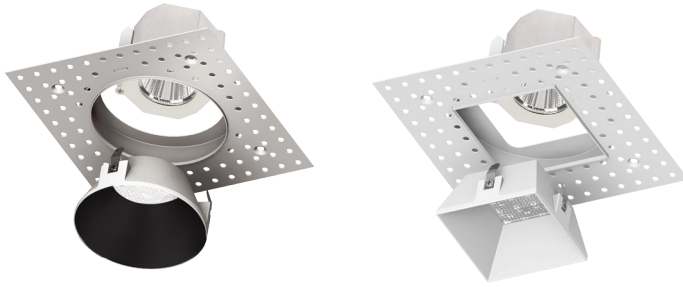

AETHER 3.5" - Downlight Trimless

R3ARDL, R3ASDL

Fixture Type:

Catalog Number:

Project: _____

Location: _____

PRODUCT DESCRIPTION

Aether features all of the benefits of a high performance LED recessed downlight including Energy Star® Rating, Wet Location listing, and high output with efficiency. Available in a sleek trimless option which can be spackled directly up to the aperture. At 3.5" in height, the Aether is designed with the difficult to fit jobs in mind.

FEATURES

- Designed to fit in tight plenum
- Wet location listed for trims
- 3.5" trim aperture, 3.5" housing height
- 35° cut-off angle
- 5 year WAC Lighting product warranty

SPECIFICATIONS

- Construction:** Die-cast aluminum trim with extruded aluminum heat sink
- Input:** Universal 120 - 277VAC, 50/60 Hz
- Power:** 15.5W, power factor 0.98
- Dimming:** 100% - 0% with 0-10V dimmer
100% - 5% with Electronic Low Voltage (ELV) dimmer
- Mounting:** Retention clips firmly hold trim to housing
- Ceiling thickness:** ½" - 1½"
- Finish:** Electrostatically Powder Coated White, Black, Enamel Coated Haze
- Standards:** ETL & cETL Wet Location Listed, Title 24 JA8 Compliant, Energy Star 2.0

R3A_DL-_____

Example: **R3ARDL-N930-HZ**

AETHER 3.5" - Downlight Trimless Housing

Housing (Required)

Model

 	HR-3LED-H17A	New Construction IC-rated, Airtight
	HR-3LED-H17AC	New Construction IC-rated, Airtight Chicago Plenum