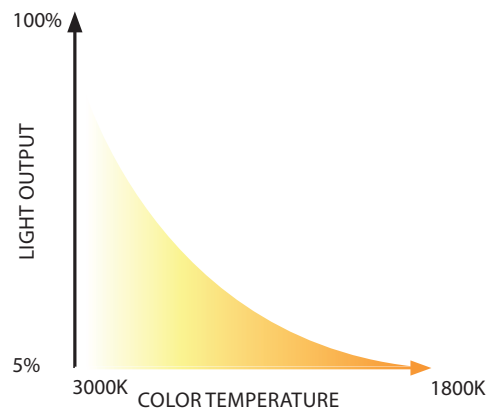

SPECIFICATIONS

Construction: Die-cast aluminum trim and heat sink

Dimming: ELV or TRIAC or 0-10V dimming compatible

Input: 120V for R3BNICA-10, R3BBRT-10; 120-277V for R3BNICA-10U

Light Source: 11W 95 CRI Single LED Module. Rated Life: 50,000 hours

Mounting: Retention clips firmly hold trim to housing.

Finish: Powder coated

Ceiling thickness: ½" - 1"

Standards: ETL&cETL listed, Wet location listed

Operating Temperature: -4°F to 104°F (20°C to 40°C)