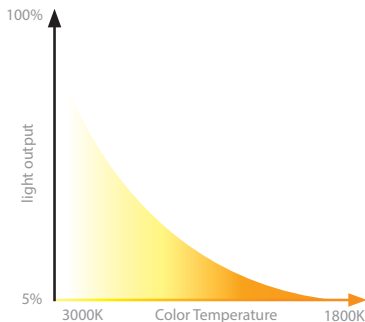

## PRODUCT DESCRIPTION

The brilliant LED recessed downlight that gradually changes to a warmer color temperature as you dim. Great for new construction projects or remodels.