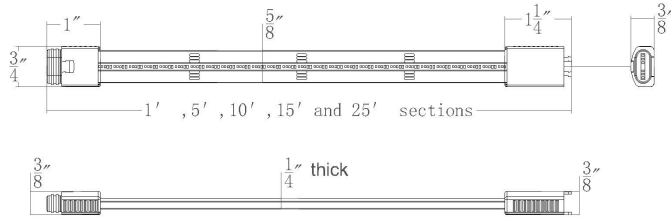

InvisiLED® OUTDOOR RGBWW

Wet Rated, Color changing and Adjustable CCT LED Tape

Fixture Type:

Catalog Number:

Project:

Location:

PRODUCT DESCRIPTION

This weatherproof marvel offers vibrant RGB color changes and adjustable white light (2700K to 5000K) for any mood or occasion. Effortless installation with push-in connectors and seamless integration into smart home systems like Google Home and Amazon Alexa via the WAC outdoor controller. Plus, enjoy exceptional clarity and precision with dedicated white LED chips.

FEATURES

- **Weatherproof Resilience:** Engineered to withstand the elements with a robust wet rating, ensuring vibrancy in rain, snow, or sleet.
- **IP66 Rated Silicone Jacket:** Added protection for enhanced durability against challenging outdoor conditions.
- **Vivid RGB Color Spectrum:** Elevate your ambiance with the magic of color. With the ability to change hues across the entire RGB visible spectrum, you can set the perfect mood for any occasion.
- **Tunable White Light:** Take control of your illumination like never before. Seamlessly adjust the color temperature from a cozy 2700 Kelvin warm glow to a crisp 5000 Kelvin cool daylight, all at your fingertips.
- **Vivid White Illumination:** Unlike traditional RGB setups, our LED tape showcases dedicated white LED chips, providing a vivid white light with a remarkable Color Rendering Index (CRI) of over 90, ensuring your space is brilliantly and accurately lit.
- **Effortless Connectivity:** Our clean push-in connectors make extending and powering your LED tape a breeze, ensuring a hassle-free installation that anyone can handle.
- **Smart Compatibility:** Sync it effortlessly with the MyWAC app, WallStation, or integrate it into your existing smart home system, including Google Home and Amazon Alexa, using the WAC outdoor controller.
- **Various Roll Lengths Available:** Choose from a range of roll sizes, including 1ft, 5ft, 10ft, 15ft, and 25ft, to suit your specific lighting needs.
- **Customizable Length:** Easily tailor the LED tape to your desired size with the ability to cut it every 2 inches, and seal the ends using our convenient End Cap accessories.

DMX Control	Max Run Length	
	Control Through	
Total Length of Lead Wire Between Controller to Tape	T24-OD-CTR Outdoor Wireless DMX Controller	915-CTR-WT Colorscaping
3 FT	15ft	
6 FT	14ft	
9 FT	12ft	
12 FT	10ft	
18 FT	8ft	
24 FT	6ft	
30 FT	5ft	
40 FT	4ft	

Note: Calculation based on 6 ft. lead wire between Power Supply and controller

SPECIFICATIONS