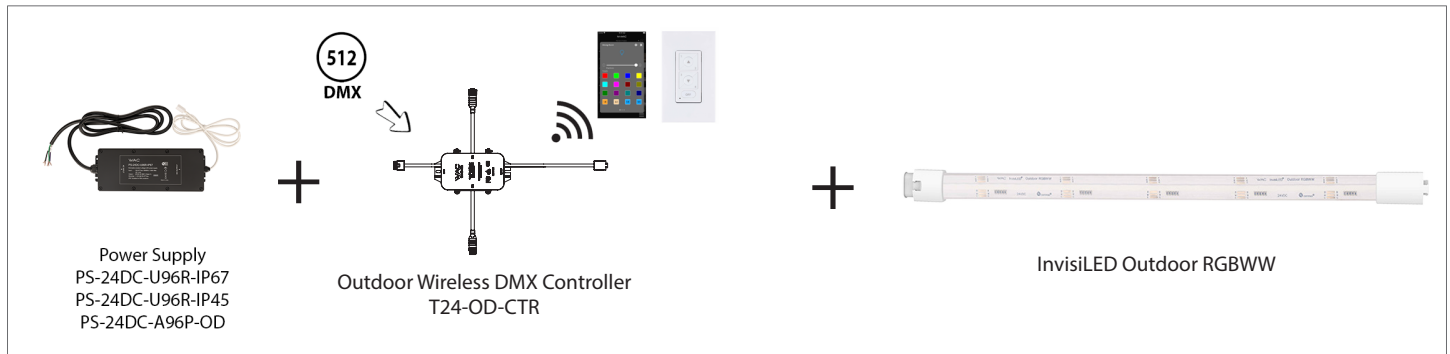

CONTROLLER

	MODEL	Input	Output	Dimension	
	T24-OD-CTR	24VDC, 96W Max from power supply 6" input cable included	24VDC, 90W Max 3ft output cable included	5" x 3 1/2" x 1 1/2"	Outdoor Wireless DMX Controller Allows outdoor tape to be wirelessly controlled through MyWAC app, WallStation, or DMX. - IP65 wet rated *Wi-Fi network is required to operate the system
	915CS-CTR-WT	9-15VAC, 300W Max Power feed from colorscaping transformer 11W/17VA 3ft input long cable	24VDC, 96W Max Output Power to InvisILED Outdoor RGBWW 3ft output long cable	4 3/4" x 2 3/4" x 1 3/4"	Colorscaping Linear RGBWW Controller Harness extensive control options with the InvisILED Outdoor RGBWW Tape. Integrates flawlessly with the Colorscaping transformer via a hard-wired cable and offers versatile management through the MyWAC app, WallStation, or DMX control. - IP65 wet rated *Wi-Fi network is required to operate the system
	LED-WCT-WT	120-230VAC	N/A	4 5/8" x 2 3/4" x 1 5/8"	WallStation - Multi-scene selection - Raise/Lower, dedicated Off button - Suitable for standard single NEMA wall box Setup and configuration via MyWAC mobile application - no physical adjustment needed - cUL listed

Wiring Diagram

Control Through Outdoor Wireless DMX Controller