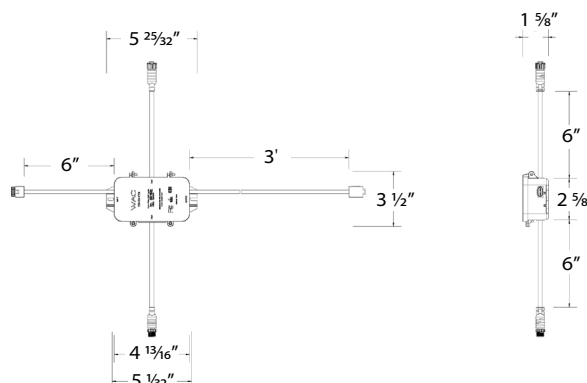

SPECIFICATIONS

Input: 24VDC, 96W

Output: 24VDC, 90W Max

Power: 6W Max

Mode Selection: RGBWW/Static White

Controls: DMX/RDM
MyWAC Mobile App / WallStation
Google Home/ Amazon Alexa thru cloud based setting

Rated Life: 50,000 hours

Mounting: Can be mounted on ceiling or wall in all orientations

Operating Temp: -4°F to 113°F (-20°C to 45°C)

Standards: UL, cUL, Wet Location Listed

IP: IP65

LINE DRAWINGS

wacighting.com
Phone (800) 526.2588
Fax (800) 526.2585

POWER SUPPLY

	MODEL	Input	Output	Dimension	
	PS-24DC-U96R-IP67	120/277VAC	24VDC, 96W 6ft output long	8 3/8" x 2 13/16" x 1 11/16"	Remote Power Supply - Wet Location IP67 Class 2 Output Power Supply
	PS-24DC-U96R-IP45	120/277VAC	24VDC, 96W 6ft output long	8 13/16" x 2 1/16" x 1 1/4"	Remote Power Supply - Damp Location IP45 Class 2 Output Power Supply
	PS-24DC-A96P-OD	120VAC	24VDC, 96W 6ft output long	8 3/8" x 2 13/16" x 1 11/16"	Remote Power Supply - Wet Location IP67 Class 2 Output Power Supply